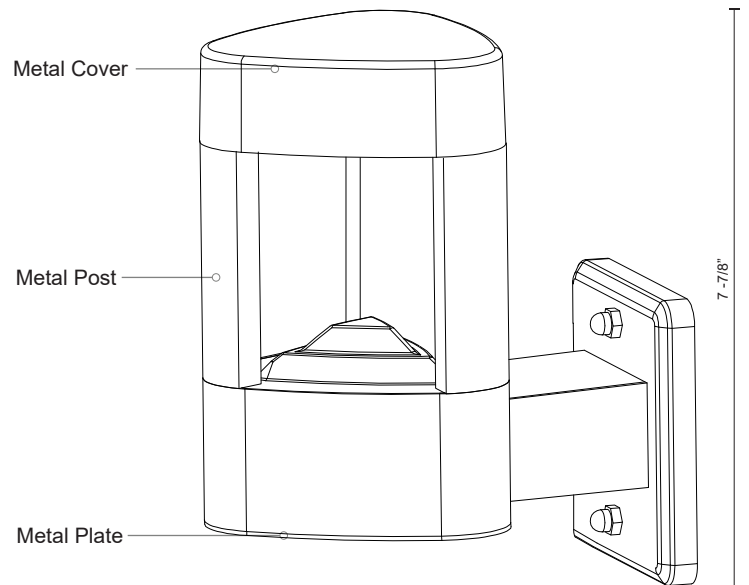

EW0408-BK

SPECIFICATION SHEET

PROJECT

DATE

TYPE

Sophisticated LED technology meets outdoor wall sconce

- Die-cast aluminum housing and wet location listed
- Dimmable with ELV dimmer (Not included)
- Powder coat finishes
- 120V

Color Temp 3000K
CRI (Ra) >80
Dimming 100% - 10%
Rated Life 50,000 hours

Voltage	Watt	LED Lumens	Delivered Lumens	Finish(es)
120V	8W	600lm	180lm*	BK - Black

*Preliminary figures

KUZCO
LIGHTING

20150527

19054 28th Avenue
Surrey, BC, Canada
V3Z 6M3