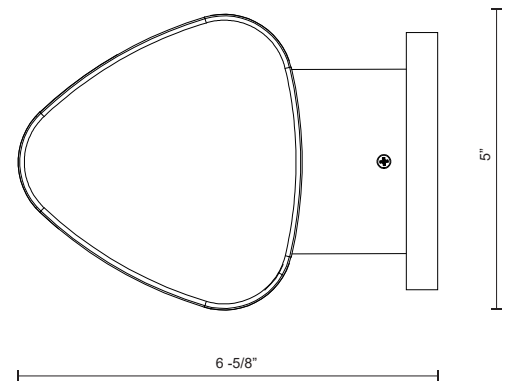

EW0408-BK

SPECIFICATION SHEET

PROJECT

DATE

TYPE

Sophisticated LED technology meets outdoor wall sconce

- Die-cast aluminum housing and wet location listed
- Dimmable with ELV dimmer (Not included)
- Powder coat finishes
- 120V

Color Temp 3000K
CRI (Ra) >80
Dimming 100% - 10%
Rated Life 50,000 hours

Voltage	Watt	LED Lumens	Delivered Lumens	Finish(es)
120V	8W	600lm	180lm*	BK - Black

*Preliminary figures

KUZCO
LIGHTING

20150527

19054 28th Avenue
Surrey, BC, Canada
V3Z 6M3

T: 604 538 7162
F: 604 538 7196
W: Kuzcolighting.com